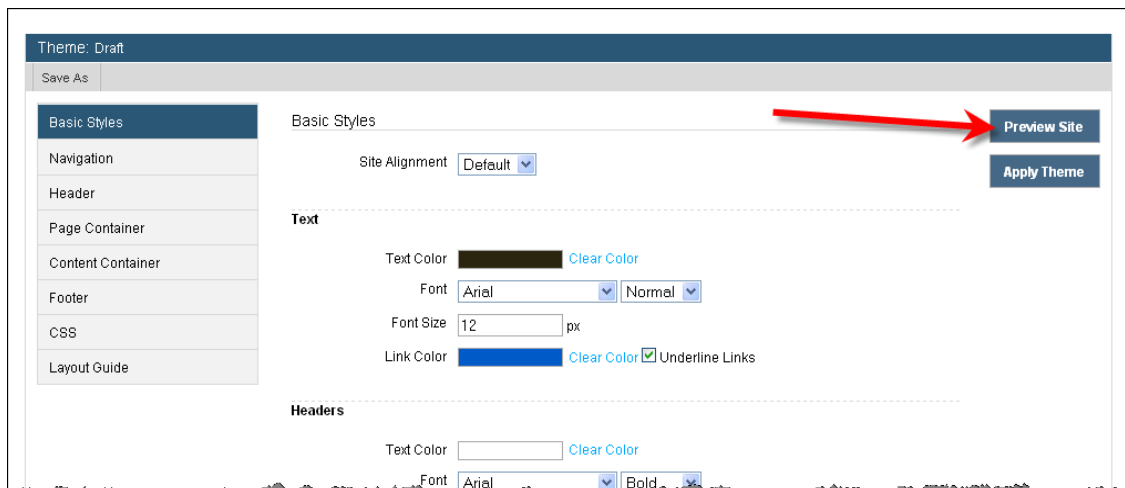

CUSTOMIZE YOUR ZOOLOO PAGE

1. Under “My Site,” click “Change Site Theme:”

2. Start exploring, until you find a theme that suits you :

Let's say you've looked through the themes, and clicked on the one that you like; now you get a new set of options to tweak the theme if I want to (change the text color, font, header, etc.). You can always click “Preview site” to get a better idea how the theme will look: