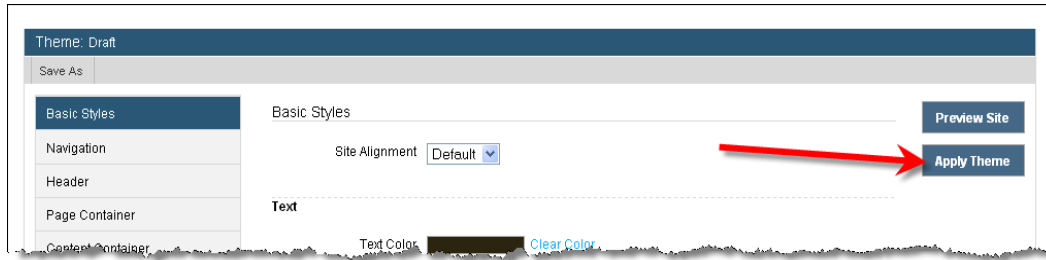

CUSTOMIZE YOUR ZOOLOO PAGE

1. Under “My Site,” click “Change Site Theme:”

2. Start exploring, until you find a theme that suits you :

Let's say you've looked through the themes, and clicked on the one that you like; now you get a new set of options to tweak the theme if I want to (change the text color, font, header, etc.). You can always click “Preview site” to get a better idea how the theme will look:

3. Once you are satisfied, just click the “Apply Theme” button:

Here’s a comparison of how my site looked before and after the changes that I made:

4. There are certainly many more ways to customize your ZooLoo site – adding more pages, adding media, changing the navigation layout – just take some time to play around until you achieve the look that you like.